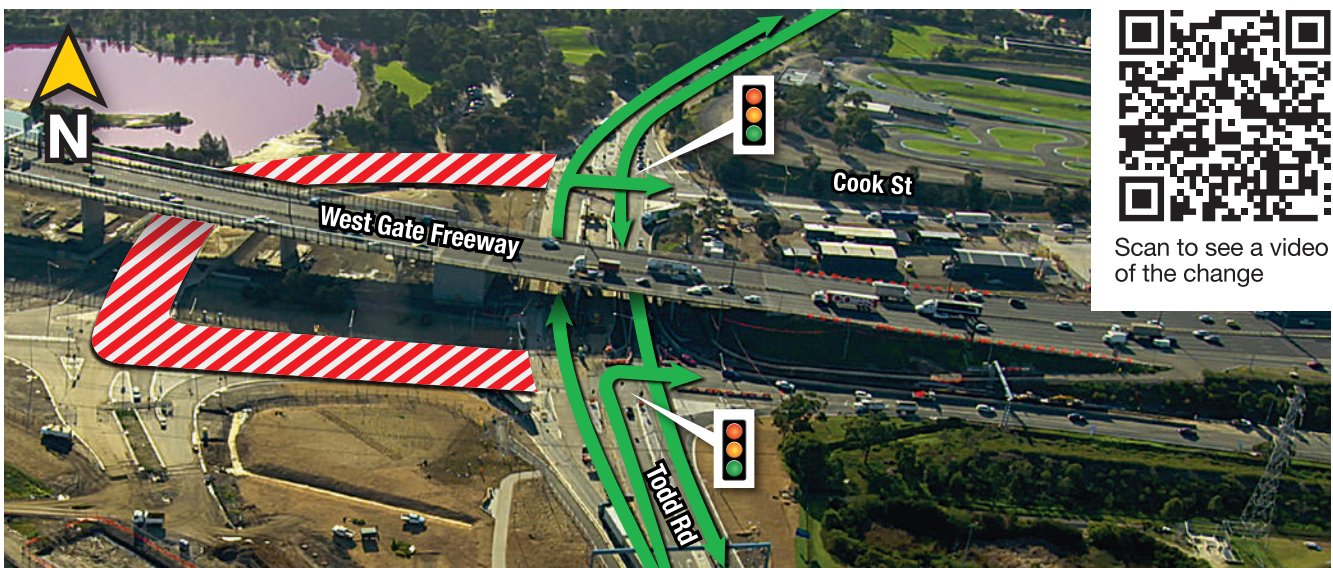

TODD ROAD

CLOSURE THIS WEEKEND

1 Temporary detour 8pm Fri 26 June to 5am Mon 29 June

Todd Road will be closed North and South of the West Gate Freeway Bridge with diversions via Salmon Street.

2 Ongoing detour

Following the weekend closure, northbound traffic on Todd Road will be diverted onto the port's new roads.

Scan to see a video of the change

For daily works updates or to register for free text alerts visit portcapacity.portofmelbourne.com/webbdocklive

24 hour enquiries and reporting line: **1800 451 056**

TODD ROAD

CLOSURE NEXT WEEKEND

1 Temporary detour 8pm Fri 3 July to 5am Mon 6 July

Todd Road will be closed North and South of the West Gate Freeway Bridge with diversions via Salmon Street.

2 Todd Road Reopening!

Following the weekend closure, the port's new road will close and traffic will be redirected back onto Todd Road.

Scan to see a video of the change

For daily works updates or to register for free text alerts visit portcapacity.portofmelbourne.com/webbdocklive