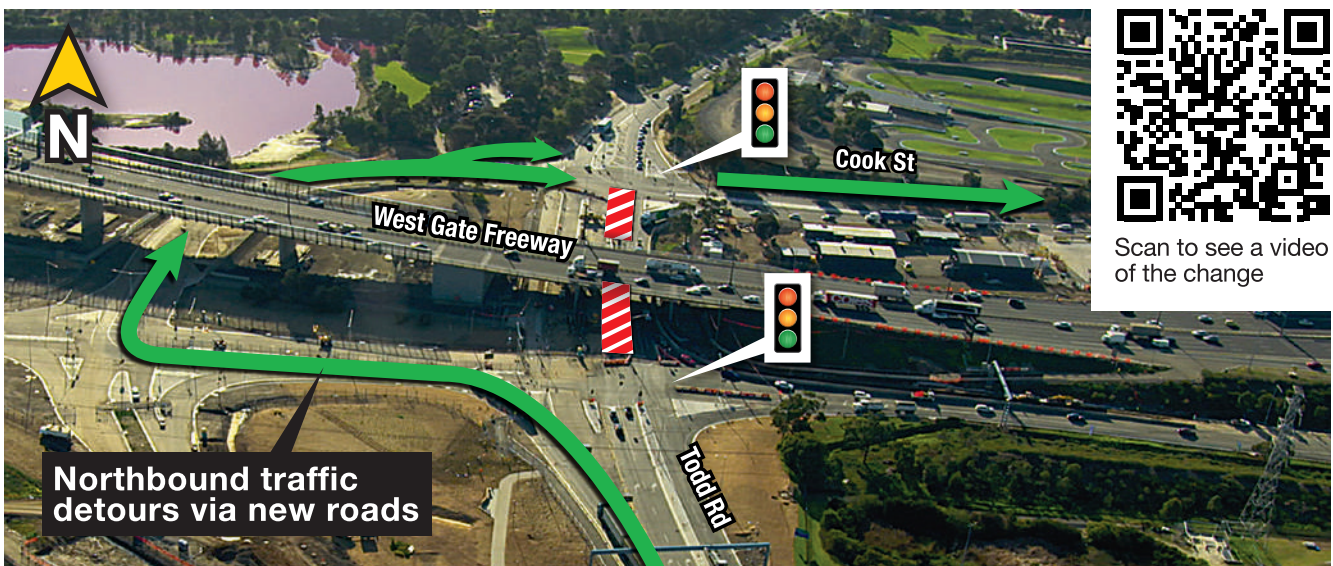

TODD ROAD

CLOSURE THIS WEEKEND

1 Temporary detour 8pm Fri 26 June to 5am Mon 29 June

Todd Road will be closed North and South of the West Gate Freeway Bridge with diversions via Salmon Street.

2 Ongoing detour

Following the weekend closure, northbound traffic on Todd Road will be diverted onto the port's new roads.

Scan to see a video of the change

For daily works updates or to register for free text alerts visit portcapacity.portofmelbourne.com/webbdocklive

24 hour enquiries and reporting line: **1800 451 056**

TODD ROAD

CLOSURE NEXT WEEKEND

1 Temporary detour 8pm Fri 3 July to 5am Mon 6 July

Todd Road will be closed North and South of the West Gate Freeway Bridge with diversions via Salmon Street.

2 Todd Road Reopening!

Following the weekend closure, the port's new road will close and traffic will be redirected back onto Todd Road.

Scan to see a video of the change

For daily works updates or to register for free text alerts visit portcapacity.portofmelbourne.com/webbdocklive